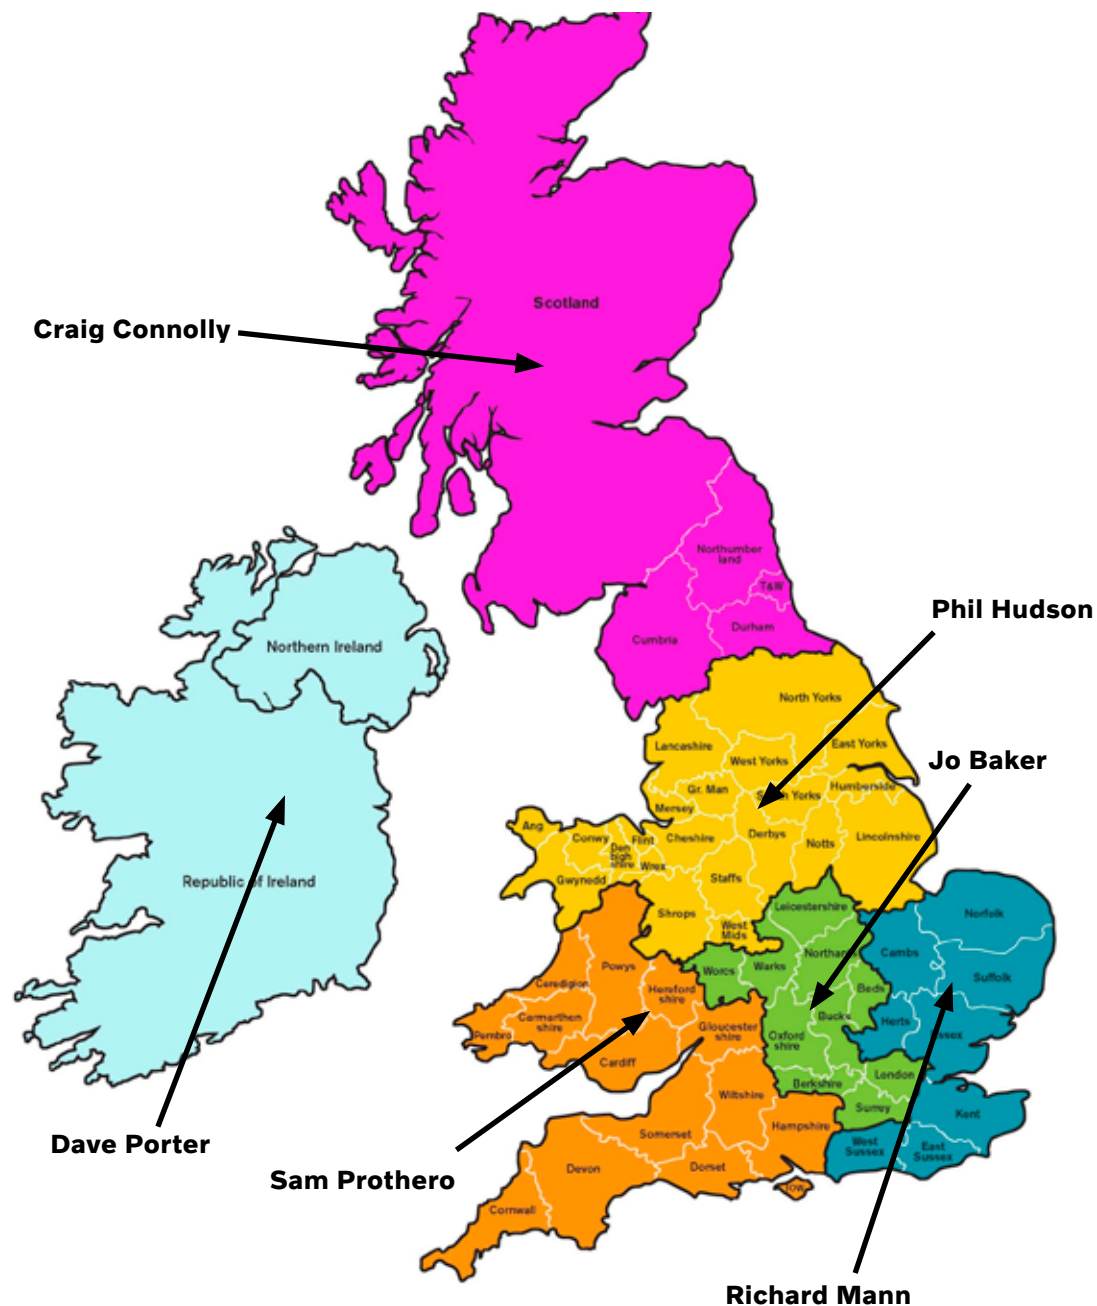

See a vehicle you're interested in?

Please contact your regional coach sales manager below:

Craig Connolly
craig.connolly.2@volvo.com
07850 963097
Cumbria, Durham, Northumberland, Tyne & Wear, Scotland

Dave Porter
david.porter@volvo.com
07969 903736
Rep. of Ireland / Northern Ireland

Phil Hudson
philip.hudson@volvo.com
07776 161781
Northern Ireland, Cheshire, Cumbria, Derbyshire, GT Manchester, Humberside, Lancs, Lincs, Merseyside, Notts, Shrops, Staffs, North Wales, West Midlands, Yorkshire

Jo Baker
jo.baker@volvo.com
07966 512891
Beds, Berkshire, Bucks, Leics, London, Northants, Oxfords, Surrey, Warwickshire, Worcestershire

Sam Prothero
sam.prothero@volvo.com
07715 239949
Cornwall, Devon, Dorset, Gloucs, Hampshire, Herefordshire, Isle of Wight, Mid/South Wales, Somerset, Wiltshire

Richard Mann
richard.mann@volvo.com
07714 563271
Cambs, Essex, E Sussex, Herts, Kent, Norfolk, Suffolk, West Sussex