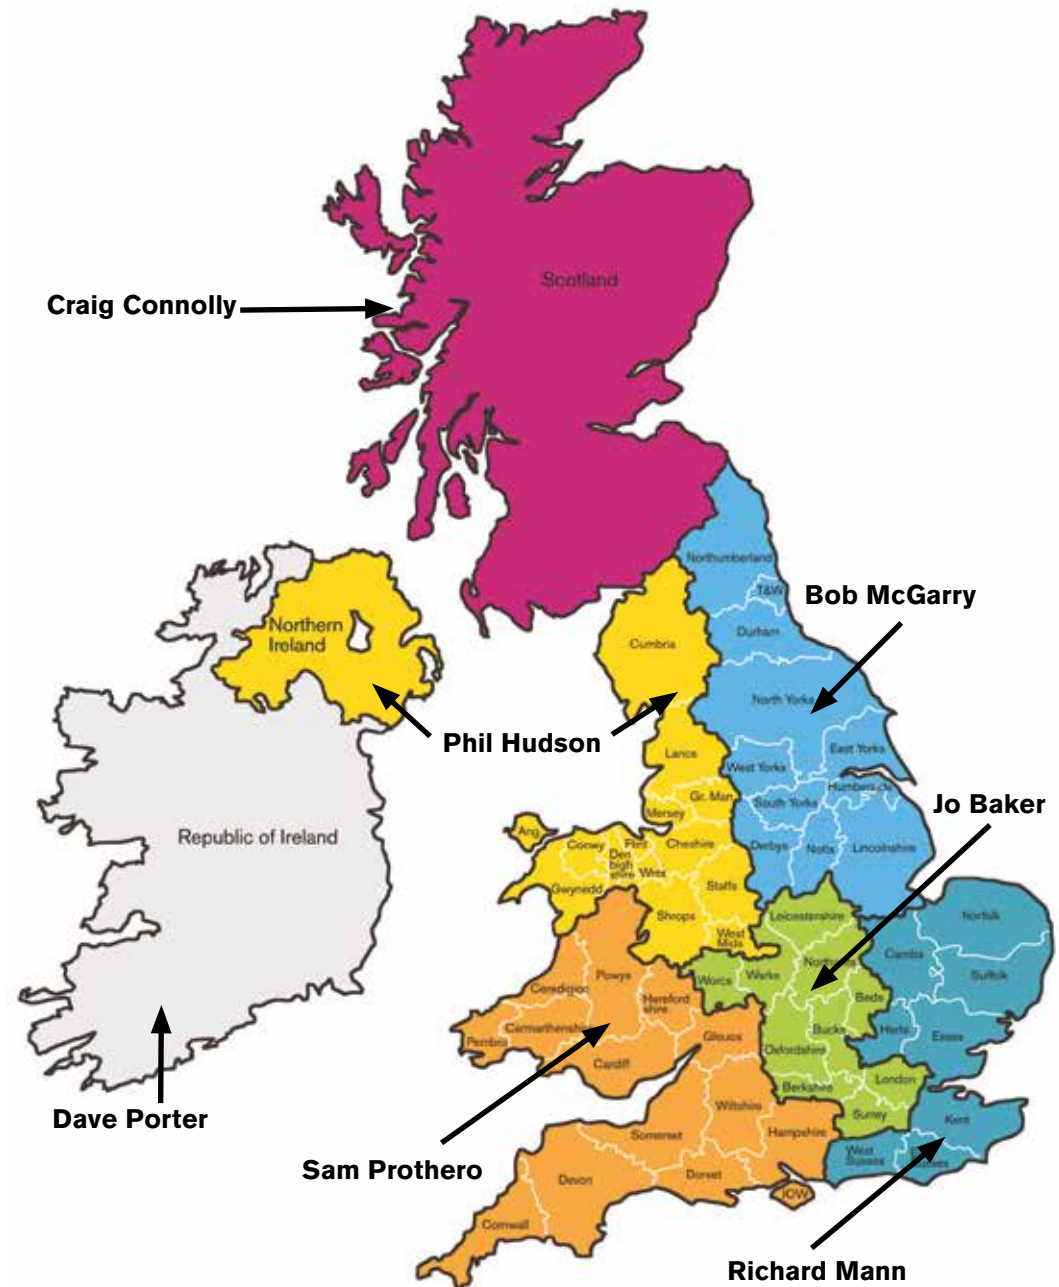

**Phil Hudson**

philip.hudson@volvo.com  
07776 161781  
Northern Ireland, Cheshire, Cumbria, GT Manchester, Lancs, Merseyside, Shrops, Staffs, North Wales, West Midlands

**Jo Baker**

jo.baker@volvo.com  
07966 512891  
Beds, Berkshire, Bucks, Leics, London, Northants, Oxfords, Surrey, Warwickshire, Worcestershire

**Sam Prothero**

sam.prothero@volvo.com  
07715 239949  
Cornwall, Devon, Dorset, Gloucs, Hampshire, Herefordshire, Isle of Wight, Mid/South Wales, Somerset, Wiltshire

**Richard Mann**

richard.mann@volvo.com  
07714 563271  
Cambs, Essex, E Sussex, Herts, Kent, Norfolk, Suffolk, West Sussex