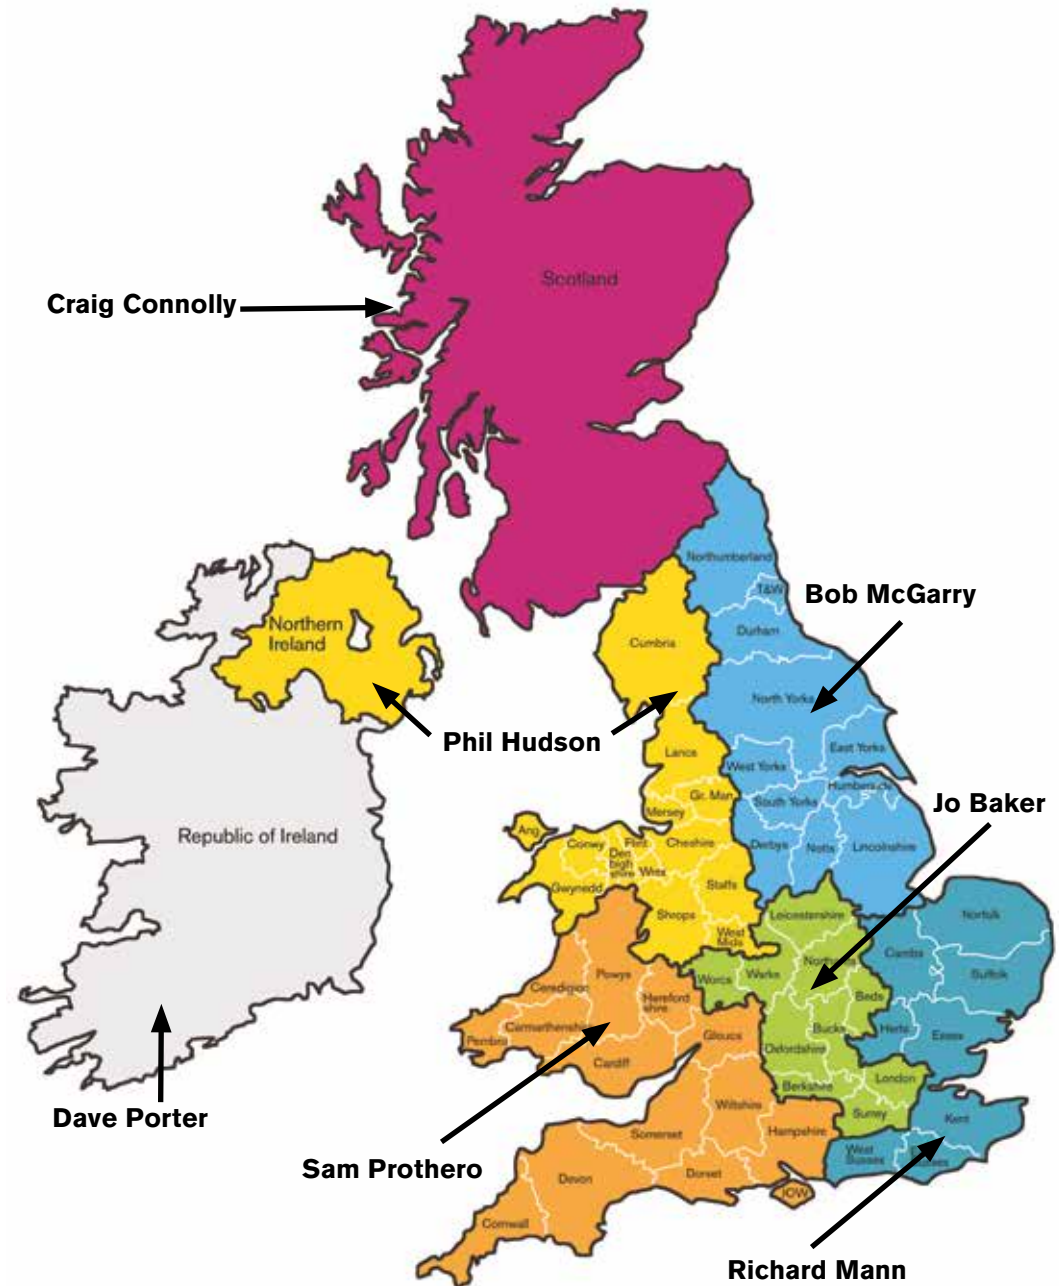

philip.hudson@volvo.com
07776 161781
Northern Ireland, Cheshire, Cumbria, GT Manchester, Lancs, Merseyside, Shrops, Staffs, North Wales, West Midlands

Jo Baker

jo.baker@volvo.com
07966 512891
Beds, Berkshire, Bucks, Leics, London, Northants, Oxfords, Surrey, Warwickshire, Worcestershire

Sam Prothero

sam.prothero@volvo.com
07715 239949
Cornwall, Devon, Dorset, Gloucs, Hampshire, Herefordshire, Isle of Wight, Mid/South Wales, Somerset, Wiltshire

Richard Mann

richard.mann@volvo.com
07714 563271
Cams, Essex, E Sussex, Herts, Kent, Norfolk, Suffolk, West Sussex